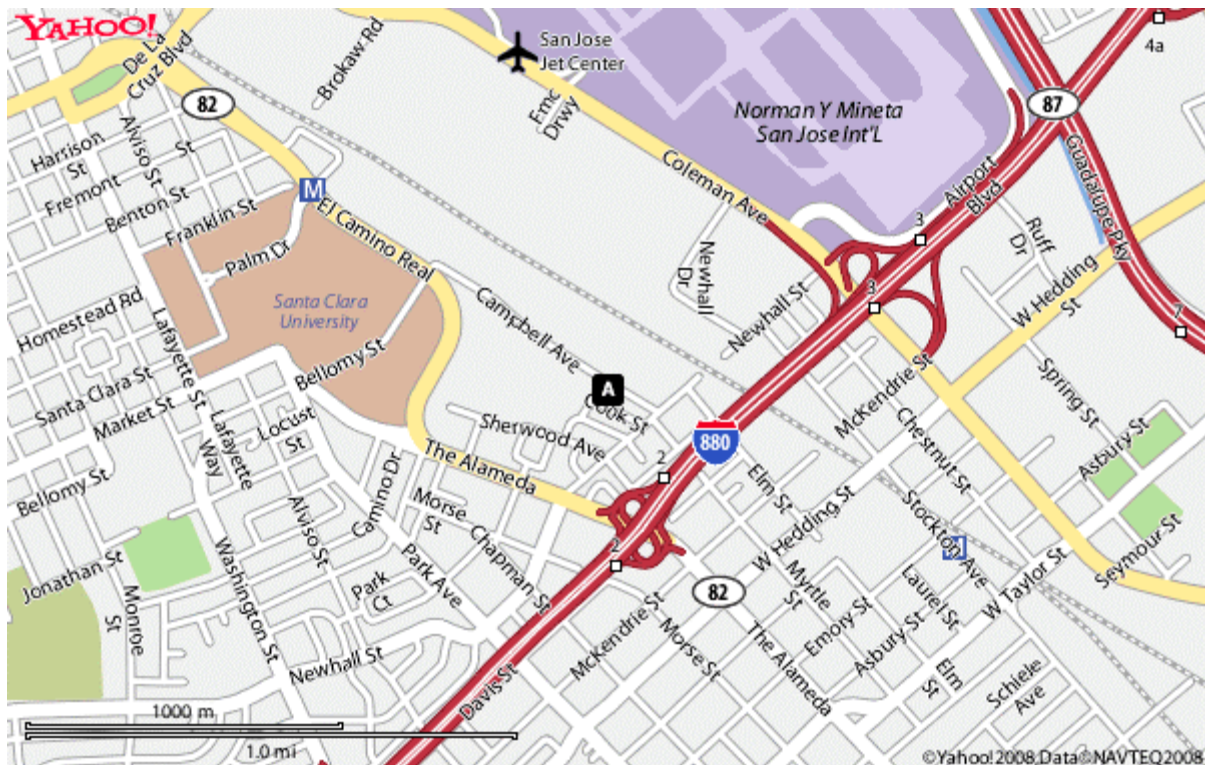

# King Amplification

**1141 Campbell Avenue  
San Jose, CA 95126  
(408) 261-8260**

**Off 880 and The Alameda across from SCSU**

Tuesday – Friday 9:00AM to 6:00PM  
Saturday by appointment

Guitar, bass, PA, and effects repair & restoration

**Authorized Warranty Service Center:**  
Behringer, Eden, Epiphone, Fender, Gibson, GK, H&K,  
Line 6, Marshall, Mesa/Boogie, Orange, Peavey, Randall,  
SWR, Traynor, VHT, Yamaha, and Yorkville

**Take The Alameda North and then right on Campbell at the baseball field.**